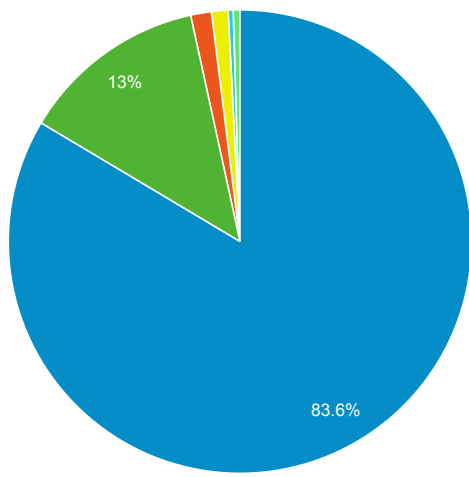

Prospector Catalogs to MOBIUS

Source	Sessions
encore.coalliance.org	96
prospector.coalliance.org	29

856 Link Clicks eMO & Sage ONLY

Event Label	Total Events	Sessions
eMO Link	4	4

Request Events - ID Help & Find Clu...

Event Label	Total Events	Sessions
Find Your Cluster Link - Classic	752	560
ID Help Button Link - Classic	51	40

Material Type by Record View

Event Label	Total Events	Sessions
(not set)	82,651	16,409
book	12,884	5,139
ebook	1,426	740
film	1,146	383
musicalsound	345	107
cdbook	213	116
printedmusic	92	45
manuscript	62	51
computerfile	36	23
emo_ebooks_red	32	22