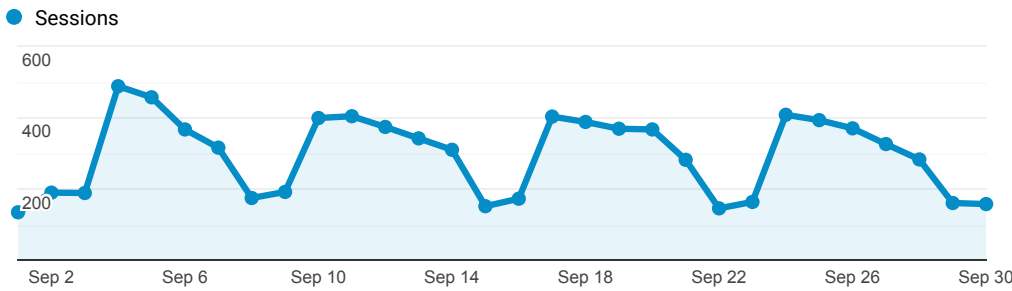

> Classic - Membership - Monthly Stats

Sep 1, 2018 - Sep 30, 2018

All Users
100.00% Sessions

Sessions

Top Referral Traffic

Source	Sessions
encore.coalliance.org	4,862
coolcat.org	3,583
swan.searchmobius.org	2,531
catalog.coolcat.org	1,834
bridges.searchmobius.org	1,683
searchmobius.org	1,633
kc-towers.searchmobius.org	1,610
avalon.searchmobius.org	983
archway.searchmobius.org	903
prospector.coalliance.org	776

Search Types

Event Label	Total Events	Sessions
Keyword	3,734	1,850
Title	3,257	1,490
Keyword Search	1,251	379
Author	1,122	629
OCLC Number Search	464	28
Title Search	277	116
OCLC Number	169	89
Standard Number	168	113
Subject	118	71
Author Search	98	61

Material Type by Record View

(not set) book ebook film musicalsound Other

Direct traffic vs Referred by cluster ...

Traffic Type	Sessions
referral	7,420
direct	1,384

MOBIUS to Prospector Catalog

Event Label	Total Events	Sessions
Prospector Link Click	424	320

Navigation Button Clicks

Event Label	Total Events	Sessions
Start Over	2,037	1,448
Regular Display	1,257	866
Return to Browse	483	171
Next Record	292	96
Another Search	268	50
Previous Record	167	69
Home	63	62
Limit/Sort Search	61	46
MARC Display	54	42
Modify Search	54	42