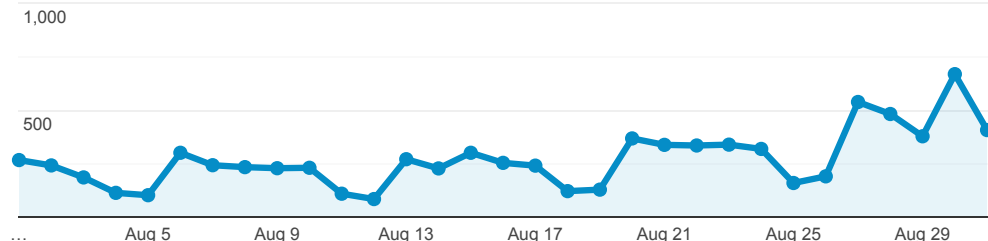

## > Classic - Membership - Monthly Stats

Aug 1, 2018 - Aug 31, 2018

All Users  
100.00% Sessions

### Sessions

Sessions

### Search Types

Event Label	Total Events	Sessions
Keyword	3,863	1,859
Title	3,422	1,579
Keyword Search	1,204	330
Author	1,099	647
Title Search	407	167
OCLC Number Search	362	26
Standard Number	294	158
OCLC Number	206	94
Subject	197	72
Limit/Sort Search	90	50

### Direct traffic vs Referred by cluster ...

Traffic Type	Sessions
referral	7,056
direct	1,280