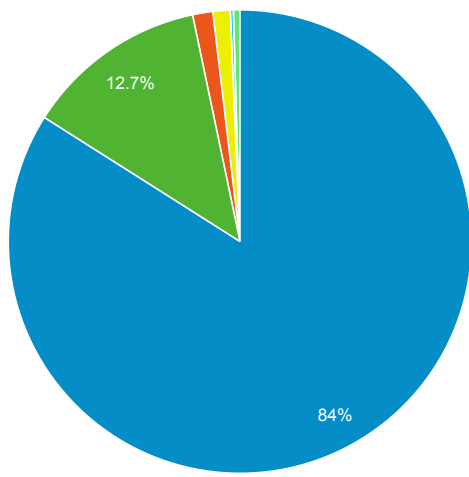

Material Type by Record View

Event Label	Total Events	Sessions
(not set)	84,582	15,871
book	12,813	4,989
ebook	1,417	724
film	1,218	445
cdbook	215	127
musicalsound	151	78
printedmusic	98	39
manuscript	65	39
map	60	9
emo_ebooks_red	34	29

Navigation Button Clicks

Event Label	Total Events	Sessions
Start Over	2,097	1,492
Regular Display	1,438	919
Return to Browse	422	168
Next Record	388	107
Another Search	332	61
Previous Record	162	66
Save Record	73	27
Limit/Sort Search	65	49
Modify Search	64	48
Home	53	41

External Link Clicks

Event Label	Total Events	Sessions
Find your cluster.	614	491
Prospector Link Click	442	329
MOBIUS Librarieshttps://mobiusconsortium.org/branch-map	197	184
eMO External Link Click	97	96
See display by cluster)	62	53
What is MOBIUS?http://mobiusconsortium.org/general	47	44
https://www.surveymonkey.com/s/7FBLJKD	46	44