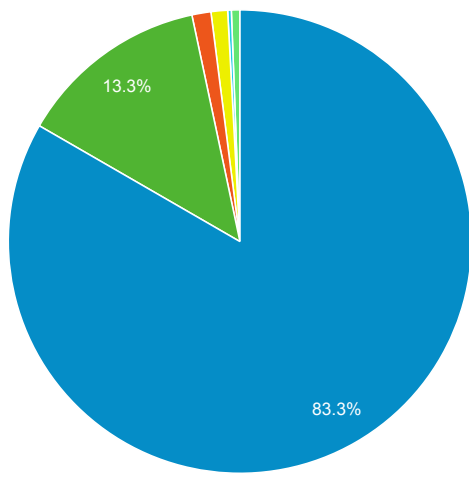

Material Type by Record View

Event Label	Total Events	Sessions
(not set)	59,972	11,944
book	9,600	3,614
ebook	954	437
film	833	314
cdbook	182	95
musicalsound	145	69
emo_ebooks_red	126	71
printedmusic	72	39
manuscript	55	38
sage_ebook	10	9

Navigation Button Clicks

Event Label	Total Events	Sessions
Start Over	1,404	999
Regular Display	1,142	697
Another Search	335	58
Return to Browse	310	142
Next Record	271	79
Previous Record	101	46
MARC Display	96	62
Limit/Sort Search	47	42
Modify Search	42	31
Home	35	34

External Link Clicks

Event Label	Total Events	Sessions
Prospector Link Click	359	253
Find your cluster.	285	248
MOBIUS Librarieshttps://mobiusconsortium.org/branch-map	133	117
eMO External Link Click	59	54
https://www.surveymonkey.com/r/7FBLJKR	56	42
What is MOBIUS?http://mobiusconsortium.org/general	35	32
See display by cluster)	25	22