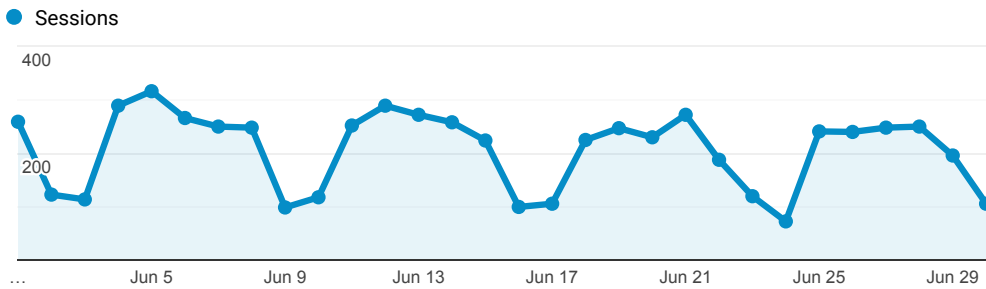

## > Classic - Membership - Monthly Stats

Jun 1, 2018 - Jun 30, 2018

All Users  
100.00% Sessions

### Sessions

### Direct traffic vs Referred by cluster ...

Traffic Type	Sessions
referral	5,342
direct	780

### Navigation Button Clicks

Event Label	Total Events	Sessions
Start Over	1,404	999
Regular Display	1,142	697
Another Search	335	58
Return to Browse	310	142
Next Record	271	79
Previous Record	101	46
MARC Display	96	62
Limit/Sort Search	47	42
Modify Search	42	31
Home	35	34