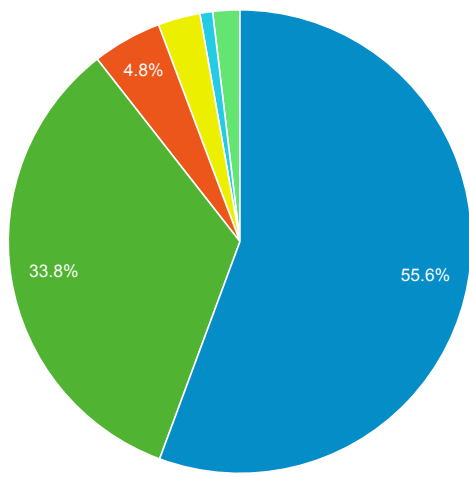

Event Label	Total Events	Sessions
Prospector Link Click	404	310

Prospector Catalogs to MOBIUS

Source	Sessions
encore.coalliance.org	8
prospector.coalliance.org	1

856 Link Clicks eMO & Sage ONLY

Event Label	Total Events	Sessions
eMO Link	29	25

Request Events - ID Help & Find Clu...

Event Label	Total Events	Sessions
Find Your Cluster Link - Classic	84	71
ID Help Button Link - Classic	55	32

Material Type by Record View

Event Label	Total Events	Sessions
book	16,161	5,106
(not set)	9,816	2,360
ebook	1,408	674
film	856	372
musicalsound	257	92
cdbook	247	130
emo_ebooks_red	131	85
manuscript	74	50
printedmusic	73	30
computerfile	13	12