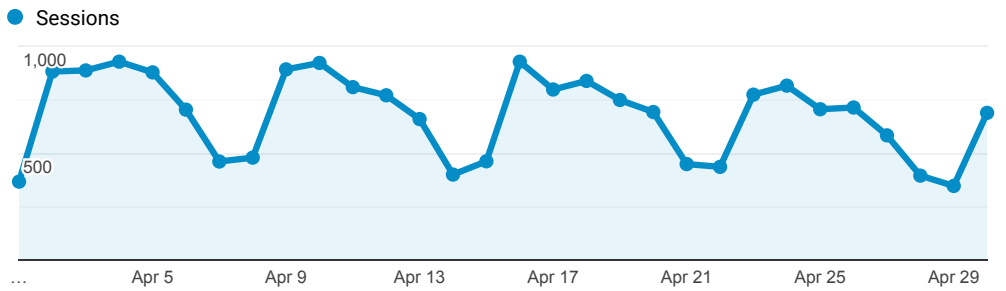

> Classic - Membership - Monthly Stats

Apr 1, 2018 - Apr 30, 2018

All Users
100.00% Sessions

Sessions

Top Referral Traffic

Source	Sessions
searchmobius.org	5,402
encore.coalliance.org	4,559
coolcat.org	2,639
catalog.coolcat.org	1,919
kc-towers.searchmobius.org	1,789
bridges.searchmobius.org	1,708
swan.searchmobius.org	1,677
shib-idp.umsystem.edu	1,294
arthur.searchmobius.org	1,255
avalon.searchmobius.org	1,080

Search Types

Event Label	Total Events	Sessions
Title	5,932	1,405
Keyword	2,950	1,500
Author	1,118	621
Keyword Search	897	264
Title Search	574	118
Subject	239	91
Limit/Sort Search	144	77
OCLC Number	141	75
Standard Number	133	86
Subject (Library of Congress)	85	64

Navigation Button Clicks

Event Label	Total Events	Sessions
Start Over	1,455	1,043
Regular Display	1,076	747
Return to Browse	472	169
Next Record	368	99
Previous Record	123	65
Limit/Sort Search	97	62
MARC Display	90	53
Modify Search	60	44
Another Search	44	42
Save Marked Records	36	26