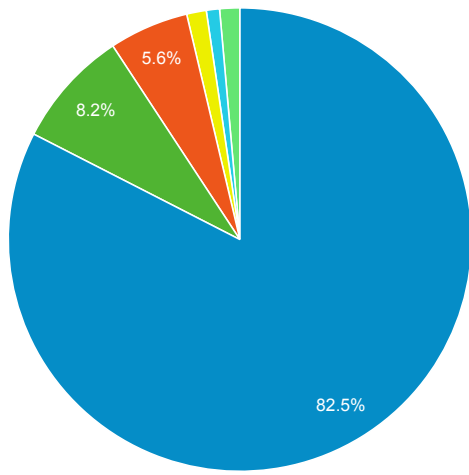

Event Label	Total Events	Sessions
Prospector Link Click	418	315

Prospector Catalogs to MOBIUS

Source	Sessions
encore.coalliance.org	10
prospector.coalliance.org	1

856 Link Clicks eMO & Sage ONLY

Event Label	Total Events	Sessions
eMO Link	33	22

Request Events - ID Help & Find Clu...

Event Label	Total Events	Sessions
Find Your Cluster Link - Classic	102	90
ID Help Button Link - Classic	44	33

Material Type by Record View

Event Label	Total Events	Sessions
book	15,412	5,275
ebook	1,536	727
film	1,037	383
musicalsound	256	125
cdbook	172	120
emo_ebooks_red	101	82
manuscript	67	43
printedmusic	63	35
computerfile	16	12
map	9	7