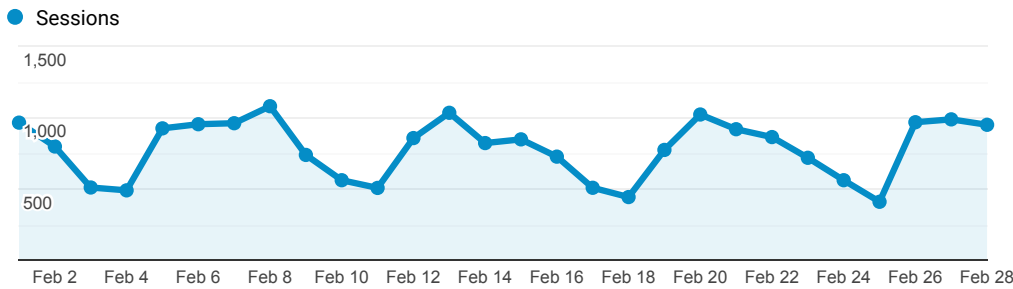

> Classic - Membership - Monthly Stats

Feb 1, 2018 - Feb 28, 2018

All Users
100.00% Sessions

Sessions

Top Referral Traffic

Source	Sessions
searchmobius.org	5,581
encore.coalliance.org	3,886
coolcat.org	3,072
bridges.searchmobius.org	2,252
kc-towers.searchmobius.org	1,845
catalog.coolcat.org	1,787
swan.searchmobius.org	1,655
shib-idp.umsystem.edu	1,490
avalon.searchmobius.org	1,014
archway.searchmobius.org	893

Search Types

Event Label	Total Events	Sessions
Title	5,647	1,569
Keyword	3,091	1,655
Author	1,095	612
Keyword Search	895	317
Limit/Sort Search	189	65
Title Search	185	106
Subject	181	72
LC Call Number	179	44
OCLC Number	148	95
Standard Number	133	82