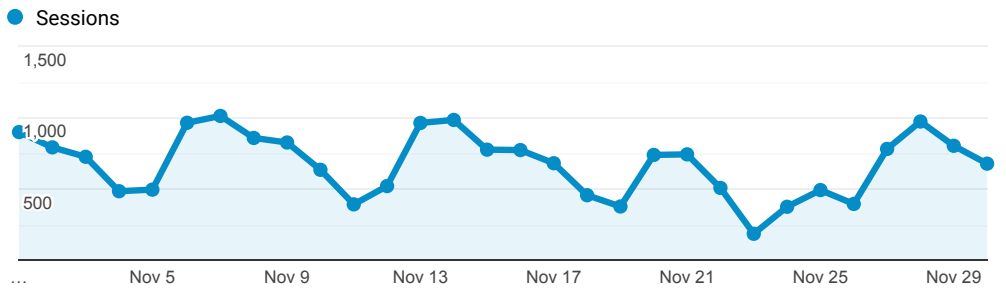

> Classic - Membership - Monthly Stats

Nov 1, 2017 - Nov 30, 2017

All Users
100.00% Sessions

Sessions

Top Referral Traffic

Source	Sessions
searchmobius.org	5,143
encore.coalliance.org	3,856
coolcat.org	3,028
bridges.searchmobius.org	1,933
kc-towers.searchmobius.org	1,698
swan.searchmobius.org	1,600
catalog.coolcat.org	1,527
shib-idp.umsystem.edu	1,273
archway.searchmobius.org	1,053
avalon.searchmobius.org	984

Search Types

Event Label	Total Events	Sessions
Keyword	3,223	1,554
Title	2,808	1,293
Author	964	605
Keyword Search	849	319
OCLC Number	331	97
Title Search	168	98
Subject	149	82
Subject (Library of Congress)	146	78
Limit/Sort Search	134	75
Standard Number	134	80

Navigation Button Clicks

Event Label	Total Events	Sessions
Start Over	1,422	1,062
Regular Display	1,204	842
Next Record	803	99
Return to Browse	472	146
Previous Record	121	55
Limit/Sort Search	107	70
MARC Display	67	40
Modify Search	66	50
Home	49	40
Another Search	44	44