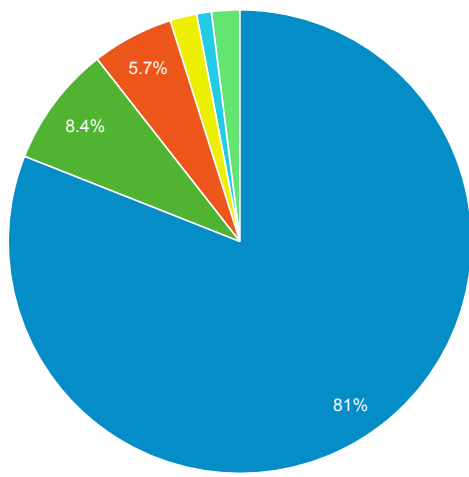

Event Label	Total Events	Sessions
Prospector Link Click	504	389

Prospector Catalogs to MOBIUS

Source	Sessions
encore.coalliance.org	13

856 Link Clicks eMO & Sage ONLY

Event Label	Total Events	Sessions
eMO Link	30	21

Request Events - ID Help & Find Clu...

Event Label	Total Events	Sessions
Find Your Cluster Link - Classic	117	92
ID Help Button Link - Classic	47	32

Material Type by Record View

Event Label	Total Events	Sessions
book	12,986	5,017
ebook	1,352	645
film	914	354
musicalsound	299	98
cdbook	165	100
emo_ebooks_red	147	95
manuscript	67	47
printedmusic	60	33
computerfile	29	14
kit	6	4