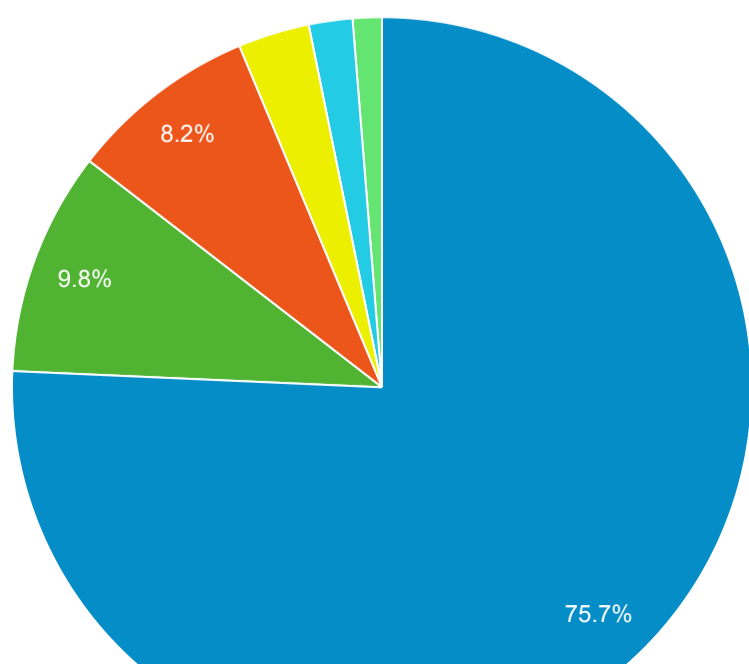

Material Type by Record View

■ book
■ ebook
■ film
■ musicalsound
■ cdbook
■ Other