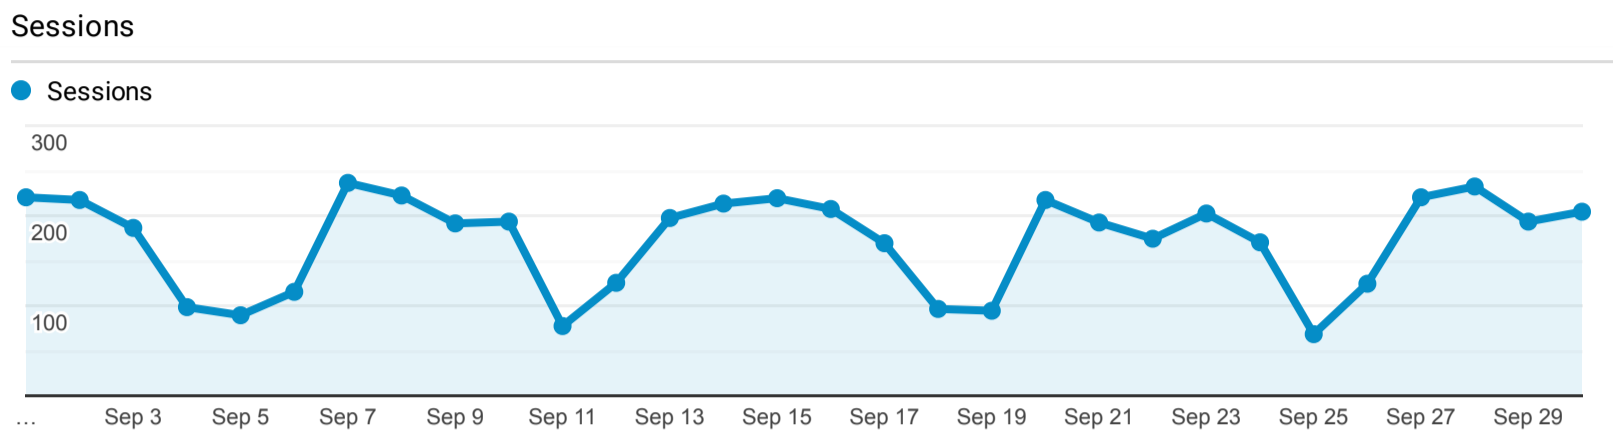

> Classic - Membership - Monthly Stats

Sep 1, 2021 - Sep 30, 2021

All Users
100.00% Sessions

Direct traffic vs Referred by cluster OPAC or lib...

Traffic Type	Sessions
referral	3,575
direct	1,545
onpage_catalog_view	1

MOBIUS to Prospector Catalog

Event Label	Total Events	Sessions
Prospector Link Click	311	218

Prospector Catalogs to MOBIUS

Source	Sessions
prospector.coalliance.org	4
encore.coalliance.org	1

856 Link Clicks eMO & Sage ONLY

Search Types

Event Label	Total Events	Sessions
Keyword	2,024	1,129
Title	1,521	741
Author	647	395
Keyword Search	415	196
Subject	195	91
Title Search	116	65
Subject (Library of Congress)	104	83
Limit/Sort Search	87	44
Journals, Magazines, Papers	80	28
Standard Number	60	40

Navigation Button Clicks

Event Label	Total Events	Sessions
Start Over	1,267	941
Regular Display	907	593
Return to Browse	402	145
Next Record	368	72
Previous Record	90	46
Limit/Sort Search	77	43
Modify Search	55	46
Log off	44	42
Clear Form	42	12
MARC Display	41	31