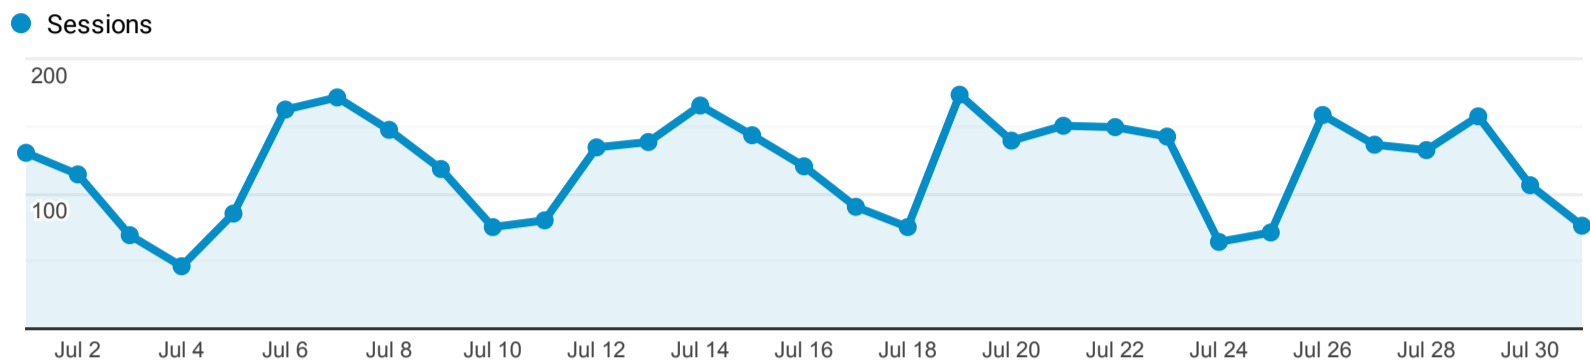

> Classic - Membership - Monthly Stats

Jul 1, 2021 - Jul 31, 2021

All Users
100.00% Sessions

Sessions

Direct traffic vs Referred by cluster OPAC or lib...

Traffic Type	Sessions
referral	2,413
direct	1,265

MOBIUS to Prospector Catalog

Prospector Catalogs to MOBIUS

Source	Sessions
There is no data for this view.	

856 Link Clicks eMO & Sage ONLY

Event Label	Total Events	Sessions
eMO Link	35	28

Request Events - ID Help & Find Cluster

Event Label	Total Events	Sessions
There is no data for this view.		

Search Types

Event Label	Total Events	Sessions
Keyword	1,618	814
Title	1,219	655
Author	583	313
Keyword Search	319	130
Subject	126	60
Title Search	117	64
Subject (Library of Congress)	79	58
Author Search	65	42
Limit/Sort Search	59	40
Standard Number	51	33

Navigation Button Clicks

Event Label	Total Events	Sessions
Start Over	1,047	773
Regular Display	715	471
Return to Browse	268	99
Next Record	218	44
Previous Record	55	23
Limit/Sort Search	50	38
Log off	50	42
MARC Display	43	25
Modify Search	36	28
Another Search	25	24