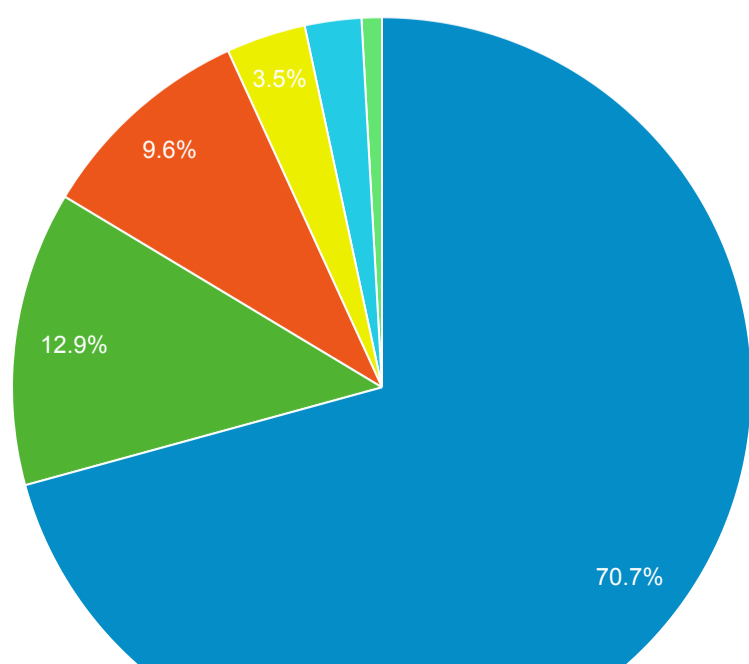

Material Type by Record View

book film ebook musicalsound cdbook Other