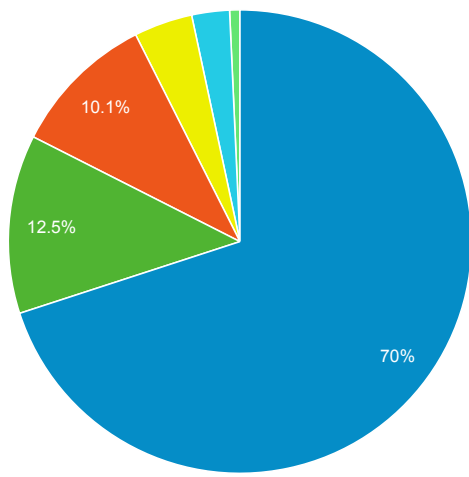

Event Label	Total Events	Sessions
Prospector Link Click	279	158

Prospector Catalogs to MOBIUS

Source	Sessions
encore.coalliance.org	4
coalliance.org	2

856 Link Clicks eMO & Sage ONLY

Event Label	Total Events	Sessions
eMO Link	3	1

Request Events - ID Help & Find Clu...

Event Label	Total Events	Sessions
There is no data for this view.		

Material Type by Record View

Event Label	Total Events	Sessions
book	4,781	1,918
ebook	852	291
film	690	243
musicalsound	279	78
cdbook	180	76
manuscript	18	13
printedmusic	14	6
computerfile	6	5
(not set)	3	2
emo_ebooks_red	3	2