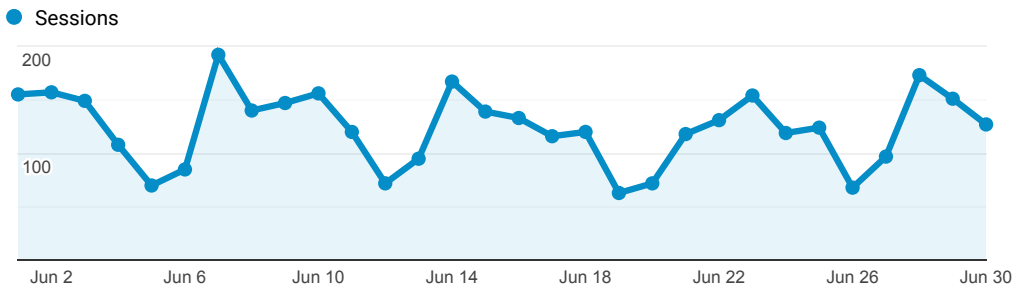

> Classic - Membership - Monthly Stats

Jun 1, 2021 - Jun 30, 2021

All Users
100.00% Sessions

Sessions

Top Referral Traffic

Source	Sessions
webpac.slcl.org	1,210
coolcat.org	920
merlin.lib.umsystem.edu	830
searchmobius.org	768
tulsalibrary.org	734
slcl.org	689
rivershare.polarislibrary.com	471
mobius-encore.lib.umsystem.edu	198
prospector.coalliance.org	171
mostate.libguides.com	158

Search Types

Event Label	Total Events	Sessions
Keyword	1,545	750
Title	1,214	718
Author	578	333
Keyword Search	273	117
Standard Number	178	50
Title Search	135	68
Subject	105	59
Subject (Library of Congress)	87	50
Author Search	58	31
Limit/Sort Search	56	35

Navigation Button Clicks

Event Label	Total Events	Sessions
Start Over	1,135	802
Regular Display	762	469
Return to Browse	537	126
Next Record	184	56
MARC Display	77	36
Log off	44	40
Modify Search	43	31
Previous Record	43	28
Limit/Sort Search	41	34
Save Marked Records	32	12