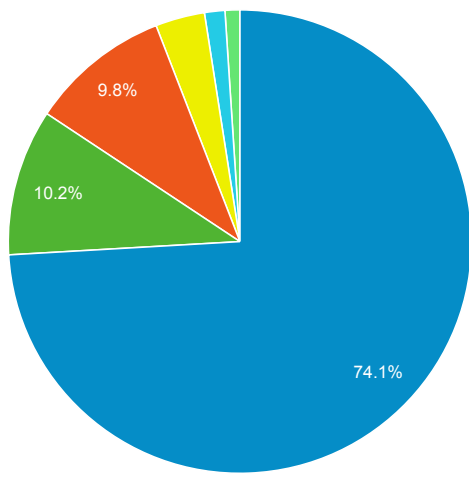

Event Label	Total Events	Sessions
Prospector Link Click	303	144

Prospector Catalogs to MOBIUS

Source	Sessions
prospector.coalliance.org	3

856 Link Clicks eMO & Sage ONLY

Event Label	Total Events	Sessions
eMO Link	14	11

Request Events - ID Help & Find Clu...

Event Label	Total Events	Sessions
There is no data for this view.		

Material Type by Record View

Event Label	Total Events	Sessions
book	5,363	1,941
ebook	740	316
film	709	217
musicalsound	249	53
cdbook	103	57
manuscript	27	18
computerfile	18	7
printedmusic	15	8
map	6	2
(not set)	3	2