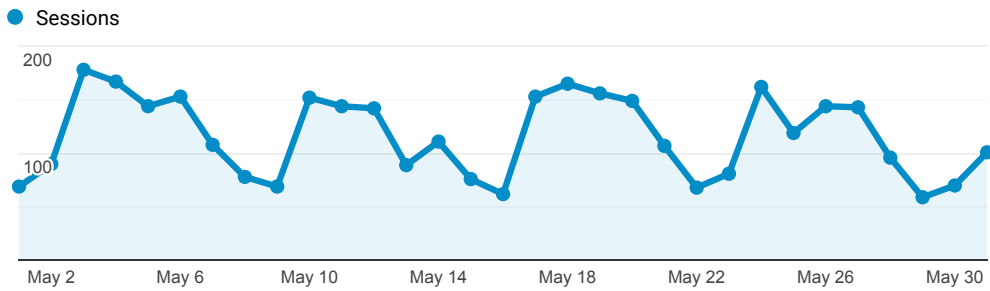

> Classic - Membership - Monthly Stats

May 1, 2021 - May 31, 2021

All Users
100.00% Sessions

Sessions

Top Referral Traffic

Source	Sessions
searchmobius.org	911
webpac.slcl.org	899
merlin.lib.umsystem.edu	876
coolcat.org	856
slcl.org	619
tulsalibrary.org	587
rivershare.polarislibrary.com	407
mobius-encore.lib.umsystem.edu	222
prospector.coalliance.org	159
library.truman.edu	139

Search Types

Event Label	Total Events	Sessions
Keyword	1,385	704
Title	1,107	600
Author	560	316
Keyword Search	337	120
Title Search	171	74
Subject	117	54
Standard Number	74	42
Subject (Library of Congress)	73	56
Author Search	52	35
Record Number Search	44	14