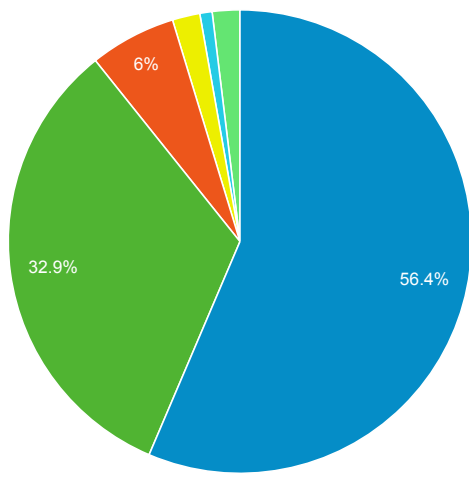

Material Type by Record View

(not set) book ebook film musicalsound Other

Direct traffic vs Referred by cluster ...

Traffic Type	Sessions
referral	1,854
direct	391

MOBIUS to Prospector Catalog

Event Label	Total Events	Sessions
Prospector Link Click	78	61

Prospector Catalogs to MOBIUS

Source	Sessions
encore.coalliance.org	3

856 Link Clicks eMO & Sage ONLY

Event Label	Total Events	Sessions
eMO Link	5	3

Request Events - ID Help & Find Clu...

There is no data for this view.