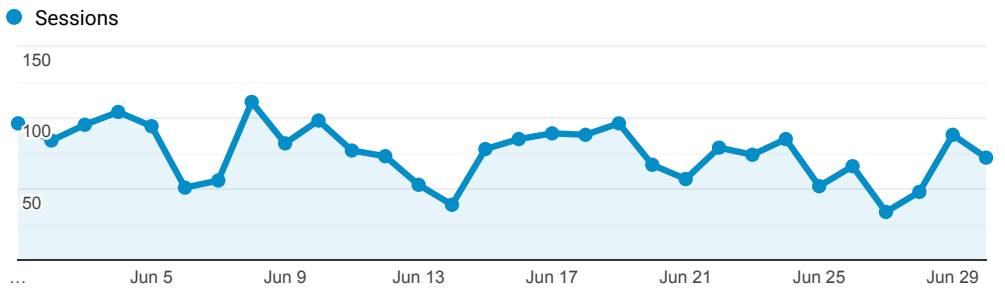

> Classic - Membership - Monthly Stats

Jun 1, 2020 - Jun 30, 2020

All Users
100.00% Sessions

Sessions

Top Referral Traffic

Source	Sessions
encore.coalliance.org	1,134
merlin.lib.umsystem.edu	661
catalog.coolcat.org	533
searchmobius.org	467
webpac.slcl.org	460
coolcat.org	295
rivershare.polarislibrary.com	246
slcl.org	240
mobius-encore.lib.umsystem.edu	159
encore.searchmobius.org	155

Search Types

Event Label	Total Events	Sessions
Keyword	320	201
Title	298	212
Author	195	151
Keyword Search	99	37
Subject	31	23
Subject (Library of Congress)	26	26
Limit/Sort Search	20	13
Journals, Magazines, Newspapers	10	10
Standard Number	10	8
Periodical Search	9	7

Material Type by Record View

(not set) book ebook film musicalsound Other

Direct traffic vs Referred by cluster ...

Traffic Type	Sessions
referral	1,854
direct	391

MOBIUS to Prospector Catalog

Event Label	Total Events	Sessions
Prospector Link Click	78	61