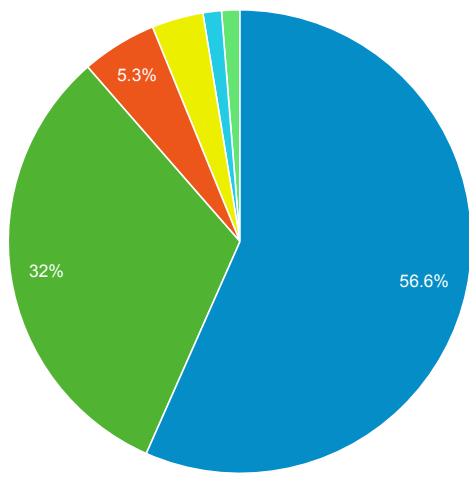

Prospector Catalogs to MOBIUS

Source	Sessions
There is no data for this view.	

856 Link Clicks eMO & Sage ONLY

Event Label	Total Events	Sessions
There is no data for this view.		

Request Events - ID Help & Find Clu...

Event Label	Total Events	Sessions
There is no data for this view.		

Material Type by Record View

Event Label	Total Events	Sessions
(not set)	4,483	1,214
book	2,530	1,007
ebook	416	220
film	285	89
musicalsound	102	33
cdbook	73	31
manuscript	10	8
computerfile	7	6
printedmusic	6	4
map	3	3