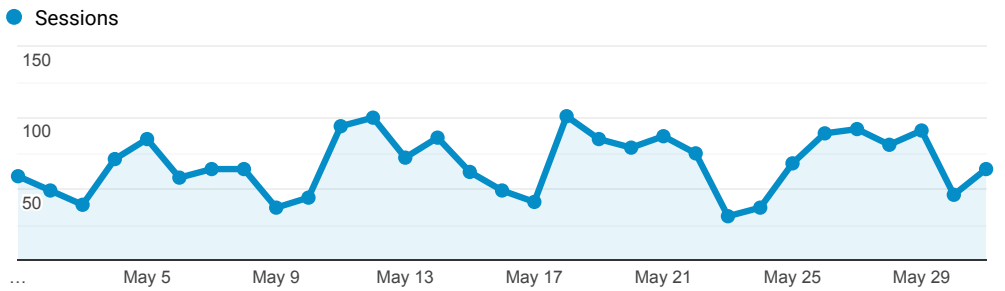

> Classic - Membership - Monthly Stats

May 1, 2020 - May 31, 2020

All Users
100.00% Sessions

Sessions

Top Referral Traffic

Source	Sessions
encore.coalliance.org	796
catalog.coolcat.org	562
searchmobius.org	561
merlin.lib.umsystem.edu	447
coolcat.org	278
webpac.slcl.org	174
rivershare.polarislibrary.com	148
mobius-encore.lib.umsystem.edu	133
slcl.org	131
encore.wdm.iowa.gov	96

Search Types

Event Label	Total Events	Sessions
Title	461	233
Keyword	389	219
Author	252	164
Subject	102	42
Keyword Search	68	33
Subject (Library of Congress)	51	44
Children's Subject	45	4
Limit/Sort Search	19	12
Journals, Magazines, Newspapers	11	9
Periodical Search	11	8