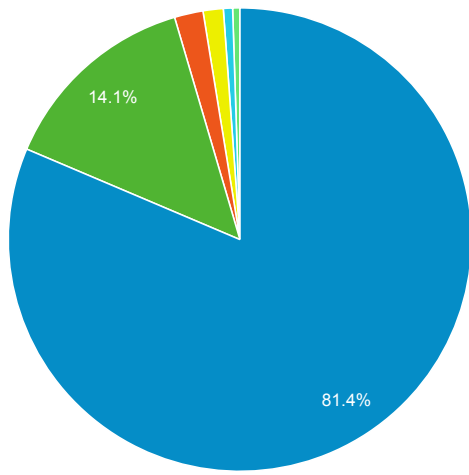

Prospector Catalogs to MOBIUS

Source	Sessions
encore.coalliance.org	76
prospector.coalliance.org	1

856 Link Clicks eMO & Sage ONLY

Event Label	Total Events	Sessions
eMO Link	11	11

Request Events - ID Help & Find Clu...

Event Label	Total Events	Sessions
There is no data for this view.		

Material Type by Record View

Event Label	Total Events	Sessions
(not set)	44,745	9,850
book	7,729	2,691
ebook	1,099	517
film	775	265
musicalsound	353	93
cdbook	139	82
printedmusic	56	19
manuscript	46	28
computerfile	25	15
map	4	3