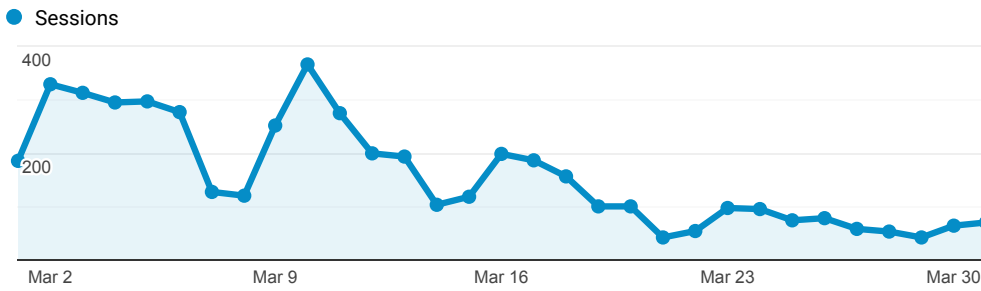

> Classic - Membership - Monthly Stats

Mar 1, 2020 - Mar 31, 2020

All Users
100.00% Sessions

Sessions

Top Referral Traffic

Source	Sessions
encore.coalliance.org	4,288
catalog.coolcat.org	1,356
merlin.lib.umsystem.edu	1,217
webpac.slcl.org	1,005
searchmobius.org	974
coolcat.org	695
encore.slcl.org	528
encore.wdm.iowa.gov	389
rivershare.polarislibrary.com	355
mobius-encore.lib.umsystem.edu	305

Search Types

Event Label	Total Events	Sessions
Title	2,111	788
Keyword	1,817	968
Author	631	372
Keyword Search	380	189
Subject	248	86
Title Search	145	80
Standard Number	102	60
Subject (Library of Congress)	72	52
OCLC Number	43	28
Periodical Search	40	26

Material Type by Record View

(not set) book ebook film musicalsound Other

Direct traffic vs Referred by cluster ...

Traffic Type	Sessions
referral	3,681
direct	1,192

MOBIUS to Prospector Catalog

Event Label	Total Events	Sessions
Prospector Link Click	279	189