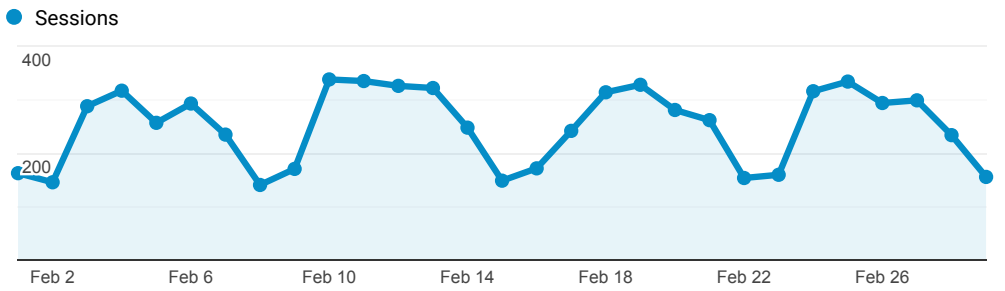

## > Classic - Membership - Monthly Stats

Feb 1, 2020 - Feb 29, 2020

All Users  
100.00% Sessions

### Sessions

### Direct traffic vs Referred by cluster ...

Traffic Type	Sessions
referral	5,433
direct	1,757
onpage_catalog_view	5

### Navigation Button Clicks

Event Label	Total Events	Sessions
Start Over	1,769	1,313
Regular Display	1,268	881
Next Record	372	77
Return to Browse	349	168
Previous Record	110	52
MARC Display	88	55
Modify Search	84	51
Log off	66	59
Limit/Sort Search	43	35
Home	39	35