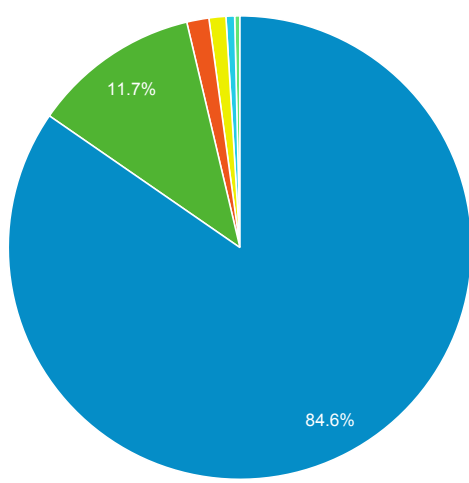

Material Type by Record View

Event Label	Total Events	Sessions
(not set)	76,303	17,565
book	10,535	4,120
ebook	1,392	651
film	1,063	401
musicalsound	542	144
cdbook	197	113
manuscript	46	36
computerfile	30	26
printedmusic	29	20
map	19	11

Navigation Button Clicks

Event Label	Total Events	Sessions
Start Over	1,769	1,313
Regular Display	1,268	881
Next Record	372	77
Return to Browse	349	168
Previous Record	110	52
MARC Display	88	55
Modify Search	84	51
Log off	66	59
Limit/Sort Search	43	35
Home	39	35

External Link Clicks

Event Label	Total Events	Sessions
Prospector Link Click	407	323
MOBIUS Librarieshttps://mobiusconsortium.org/branch-map	251	227
eMO External Link Click	117	113
please contact your library.http://mobiusconsortium.org/list-of-mobius-branches	13	13
Regina Weisenhorn Amen Library Fundhttp://libraries.slu.edu/search/bookplates/bpimages/54C06C16.jpg	5	2
WU:STL full texthttp://ic5eb2vg7p-search.serialsolutions.com/library/wustl.edu/