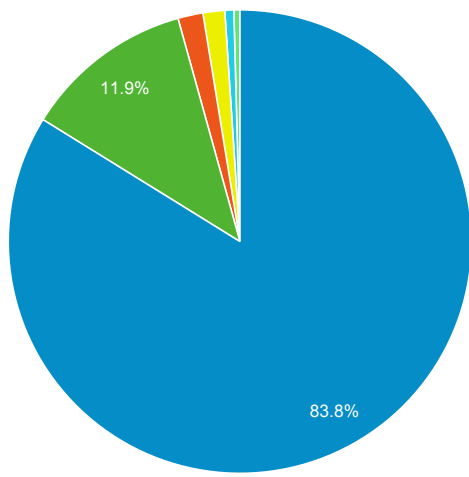

Event Label	Total Events	Sessions
Prospector Link Click	350	223

Prospector Catalogs to MOBIUS

Source	Sessions
encore.coalliance.org	49

856 Link Clicks eMO & Sage ONLY

Event Label	Total Events	Sessions
eMO Link	8	4

Request Events - ID Help & Find Clu...

Event Label	Total Events	Sessions
Find Your Cluster Link - Classic	537	416
ID Help Button Link - Classic	28	12

Material Type by Record View

Event Label	Total Events	Sessions
(not set)	53,488	12,272
book	7,571	3,008
film	1,115	325
ebook	969	425
musicalsound	398	143
cdbook	146	92
printedmusic	36	21
manuscript	30	21
computerfile	28	14
map	15	10