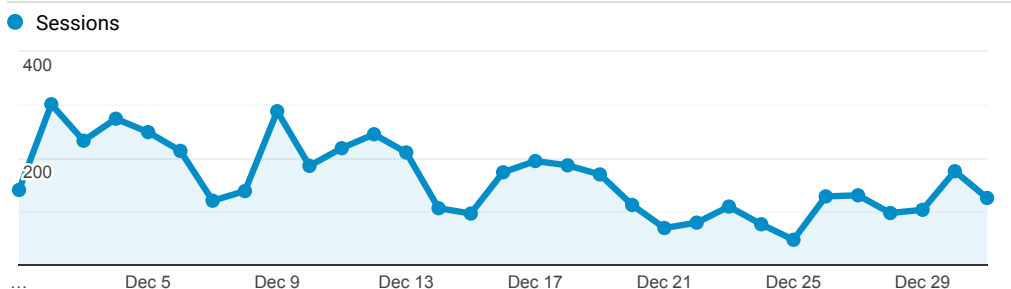

> Classic - Membership - Monthly Stats

Dec 1, 2019 - Dec 31, 2019

All Users
100.00% Sessions

Sessions

Top Referral Traffic

Source	Sessions
encore.coalliance.org	5,561
catalog.coolcat.org	2,104
encore.slcl.org	1,817
coolcat.org	1,509
webpac.slcl.org	1,294
merlin.lib.umsystem.edu	1,256
searchmobius.org	1,058
mobiusconsortium.org	700
rivershare.polarislibrary.com	457
encore.wdm.iowa.gov	437

Search Types

Event Label	Total Events	Sessions
Keyword	2,383	1,217
Title	1,839	903
Author	777	429
Keyword Search	385	172
Standard Number	178	78
Title Search	148	84
Subject	138	75
Subject (Library of Congress)	63	55
OCLC Number	56	39
Author Search	55	38

Navigation Button Clicks

Event Label	Total Events	Sessions
Start Over	1,266	903
Regular Display	891	586
Return to Browse	344	136
Next Record	150	45
Previous Record	53	23
Modify Search	47	35
MARC Display	44	29
Log off	37	36
Limit/Sort Search	36	26
Another Search	34	29