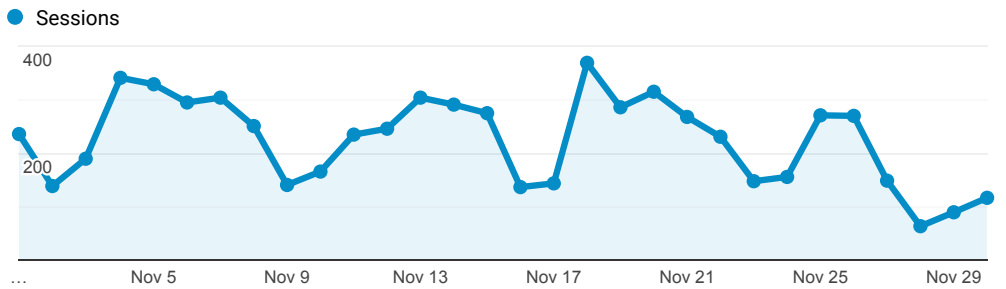

> Classic - Membership - Monthly Stats

Nov 1, 2019 - Nov 30, 2019

● All Users
100.00% Sessions

Sessions

Top Referral Traffic

| Source | Sessions |
|-------------------------------|----------|
| encore.coalliance.org | 5,719 |
| coolcat.org | 2,975 |
| catalog.coolcat.org | 2,106 |
| merlin.lib.umsystem.edu | 1,793 |
| encore.slcl.org | 1,781 |
| webpac.slcl.org | 1,358 |
| searchmobius.org | 1,315 |
| mobiussconsortium.org | 850 |
| encore.wdm.iowa.gov | 558 |
| rivershare.polarislibrary.com | 463 |

Search Types

| Event Label | Total Events | Sessions |
|-------------------------------|--------------|----------|
| Keyword | 3,075 | 1,598 |
| Title | 1,998 | 1,070 |
| Author | 902 | 522 |
| Keyword Search | 582 | 255 |
| Subject | 232 | 95 |
| Title Search | 214 | 105 |
| Standard Number | 141 | 73 |
| Author Search | 96 | 58 |
| Subject (Library of Congress) | 76 | 64 |
| Journals, Magazines, Papers | 73 | 34 |

Material Type by Record View

■ (not set)
 ■ book
 ■ ebook
 ■ film
 ■ musicalsound
 ■ Other

Direct traffic vs Referred by cluster ...

| Traffic Type | Sessions |
|--------------|----------|
| referral | 5,266 |
| direct | 1,402 |