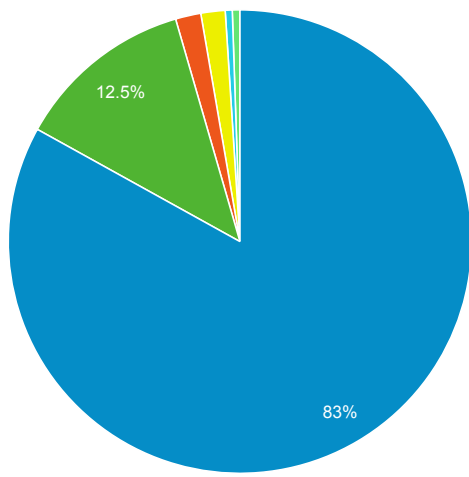

Material Type by Record View

■ (not set)
 ■ book
 ■ ebook
 ■ film
 ■ musicalsound
 ■ Other

Direct traffic vs Referred by cluster ...

| Traffic Type | Sessions |
|--------------|----------|
| referral | 5,266 |
| direct | 1,402 |

856 Link Clicks eMO & Sage ONLY

| Event Label | Total Events | Sessions |
|-------------|--------------|----------|
| eMO Link | 4 | 4 |

Request Events - ID Help & Find Clu...

| Event Label | Total Events | Sessions |
|----------------------------------|--------------|----------|
| Find Your Cluster Link - Classic | 796 | 613 |
| ID Help Button Link - Classic | 88 | 31 |