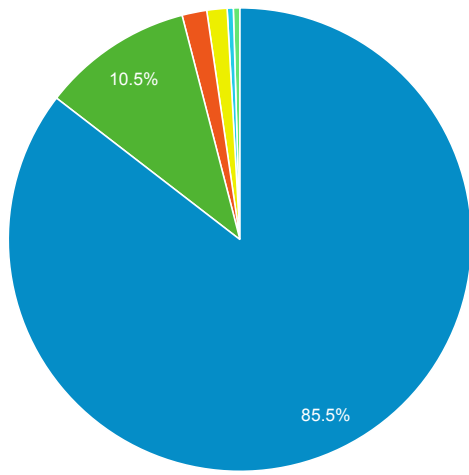

Event Label	Total Events	Sessions
Prospector Link Click	514	400

Prospector Catalogs to MOBIUS

Source	Sessions
encore.coalliance.org	27
prospector.coalliance.org	2

856 Link Clicks eMO & Sage ONLY

Event Label	Total Events	Sessions
eMO Link	42	16

Request Events - ID Help & Find Clu...

Event Label	Total Events	Sessions
Find Your Cluster Link - Classic	818	644
ID Help Button Link - Classic	88	46

Material Type by Record View

Event Label	Total Events	Sessions
(not set)	92,972	19,094
book	11,447	4,709
ebook	1,876	861
film	1,537	473
musicalsound	464	160
cdbook	254	148
printedmusic	85	38
manuscript	77	44
computerfile	41	32
kit	20	9