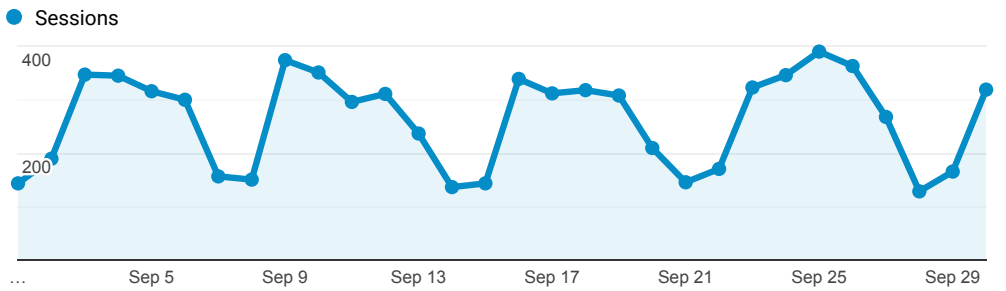

> Classic - Membership - Monthly Stats

Sep 1, 2019 - Sep 30, 2019

All Users
100.00% Sessions

Sessions

Top Referral Traffic

Source	Sessions
encore.coalliance.org	6,181
coolcat.org	3,818
merlin.lib.umsystem.edu	2,558
catalog.coolcat.org	2,245
encore.slcl.org	2,078
webpac.slcl.org	1,348
searchmobius.org	1,263
mobiusconsortium.org	820
mobius-encore.lib.umsystem.edu	647
encore.wdm.iowa.gov	626

Search Types

Event Label	Total Events	Sessions
Keyword	3,257	1,747
Title	2,460	1,353
Author	1,074	593
Keyword Search	653	303
OCLC Number	329	71
Subject	260	105
Title Search	186	107
Standard Number	160	85
Subject (Library of Congress)	113	76
Limit/Sort Search	75	50

Navigation Button Clicks

Event Label	Total Events	Sessions
Start Over	2,065	1,426
Regular Display	1,421	955
Return to Browse	768	228
Next Record	549	108
Previous Record	119	57
Limit/Sort Search	74	54
Log off	69	63
Modify Search	58	46
Another Search	56	48
MARC Display	36	29