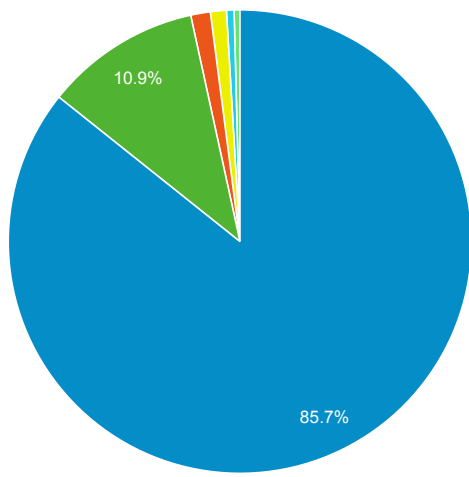

Material Type by Record View

(not set) book film ebook musicalsound Other

Direct traffic vs Referred by cluster ...

| Traffic Type | Sessions |
|--------------|----------|
| referral | 4,224 |
| direct | 1,318 |

856 Link Clicks eMO & Sage ONLY

| Event Label | Total Events | Sessions |
|-------------|--------------|----------|
| eMO Link | 9 | 9 |
| Sage Link | 1 | 1 |

Request Events - ID Help & Find Clu...

| Event Label | Total Events | Sessions |
|----------------------------------|--------------|----------|
| Find Your Cluster Link - Classic | 468 | 353 |
| ID Help Button Link - Classic | 34 | 19 |