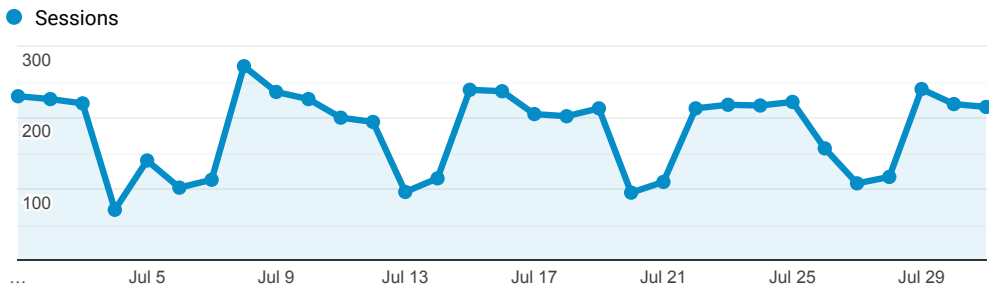

> Classic - Membership - Monthly Stats

Jul 1, 2019 - Jul 31, 2019

All Users
100.00% Sessions

Sessions

Top Referral Traffic

| Source | Sessions |
|-------------------------------|----------|
| encore.coalliance.org | 6,707 |
| coolcat.org | 3,757 |
| encore.slcl.org | 2,204 |
| catalog.coolcat.org | 2,203 |
| merlin.lib.umsystem.edu | 1,453 |
| webpac.slcl.org | 1,288 |
| searchmobius.org | 1,047 |
| mobiusconsortium.org | 666 |
| rivershare.polarislibrary.com | 563 |
| encore.wdm.iowa.gov | 561 |

Search Types

| Event Label | Total Events | Sessions |
|-------------------------------|--------------|----------|
| Keyword | 2,470 | 1,316 |
| Title | 2,407 | 1,124 |
| Author | 1,034 | 599 |
| Keyword Search | 464 | 181 |
| Subject | 319 | 117 |
| Title Search | 303 | 122 |
| Standard Number | 147 | 83 |
| Subject (Library of Congress) | 81 | 62 |
| Record Number Search | 68 | 24 |
| Author Search | 60 | 42 |

Material Type by Record View

(not set) book film ebook musicalsound Other

Direct traffic vs Referred by cluster ...

| Traffic Type | Sessions |
|--------------|----------|
| referral | 4,224 |
| direct | 1,318 |