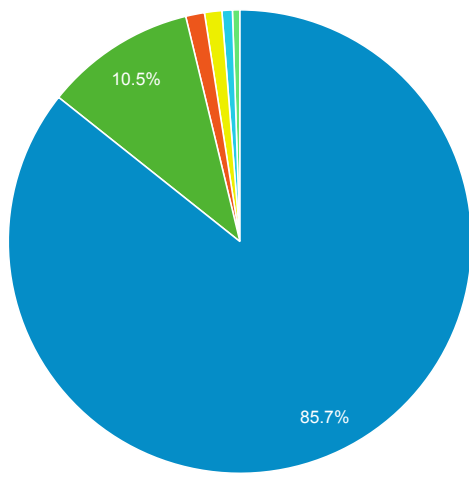

Prospector Catalogs to MOBIUS

Source	Sessions
encore.coalliance.org	50
prospector.coalliance.org	3

856 Link Clicks eMO & Sage ONLY

Event Label	Total Events	Sessions
eMO Link	7	6

Request Events - ID Help & Find Clu...

Event Label	Total Events	Sessions
Find Your Cluster Link - Classic	393	302
ID Help Button Link - Classic	40	19

Material Type by Record View

Event Label	Total Events	Sessions
(not set)	70,178	13,704
book	8,633	3,213
film	1,072	380
ebook	989	447
musicalsound	596	161
cdbook	225	97
computerfile	71	31
manuscript	59	38
printedmusic	54	29
map	5	2