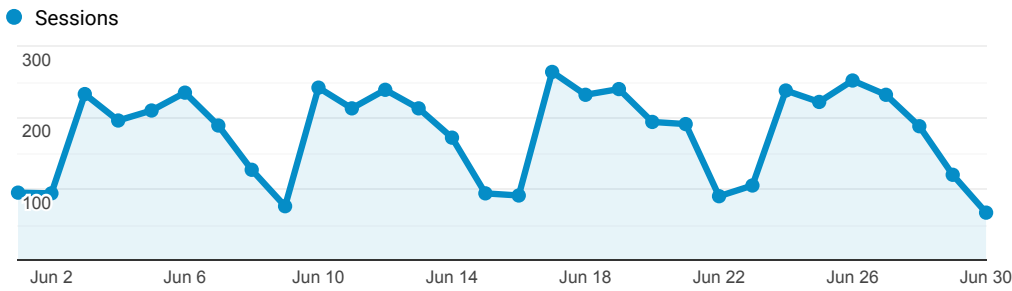

> Classic - Membership - Monthly Stats

Jun 1, 2019 - Jun 30, 2019

All Users
100.00% Sessions

Sessions

Top Referral Traffic

Source	Sessions
encore.coalliance.org	5,576
coolcat.org	3,685
catalog.coolcat.org	2,082
merlin.lib.umsystem.edu	1,464
encore.slcl.org	972
searchmobius.org	924
webpac.slcl.org	666
rivershare.polarislibrary.com	591
encore.wdm.iowa.gov	560
mobiusconsortium.org	520

Search Types

Event Label	Total Events	Sessions
Title	2,609	984
Keyword	2,406	1,162
Author	992	479
Keyword Search	856	196
Standard Number	228	95
Subject	210	86
Title Search	168	82
Subject (Library of Congress)	88	67
OCLC Number	84	52
Record Number Search	84	26

Material Type by Record View

(not set) book film ebook musicalsound Other

Direct traffic vs Referred by cluster ...

Traffic Type	Sessions
referral	3,981
direct	1,279

MOBIUS to Prospector Catalog

Event Label	Total Events	Sessions
Prospector Link Click	326	264

Navigation Button Clicks

Event Label	Total Events	Sessions
Start Over	1,400	1,018
Regular Display	1,047	681
Return to Browse	426	144
Next Record	298	66
Previous Record	120	40
Home	67	38
Limit/Sort Search	64	40
Log off	47	42
MARC Display	46	35
Another Search	45	39