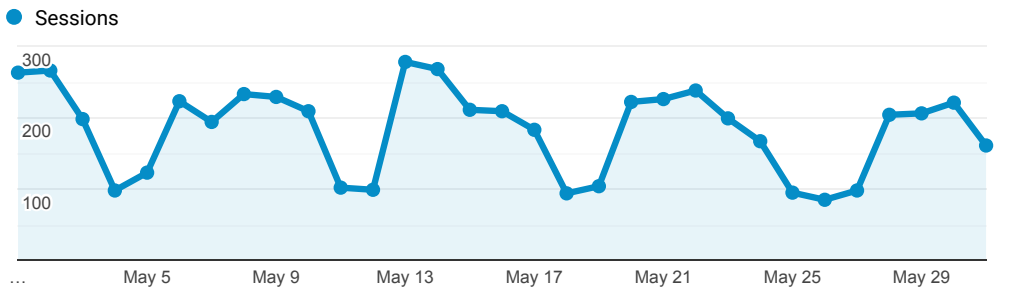

### > Classic - Membership - Monthly Stats

May 1, 2019 - May 31, 2019

All Users  
100.00% Sessions

#### Sessions

#### Search Types

Event Label	Total Events	Sessions
Keyword	2,783	1,101
Title	2,162	985
Author	797	461
Keyword Search	750	200
Standard Number	381	98
Title Search	194	93
OCLC Number Search	162	10
OCLC Number	115	70
Subject	98	51
Author Search	69	44

#### Direct traffic vs Referred by cluster ...

Traffic Type	Sessions
referral	4,404
direct	1,206