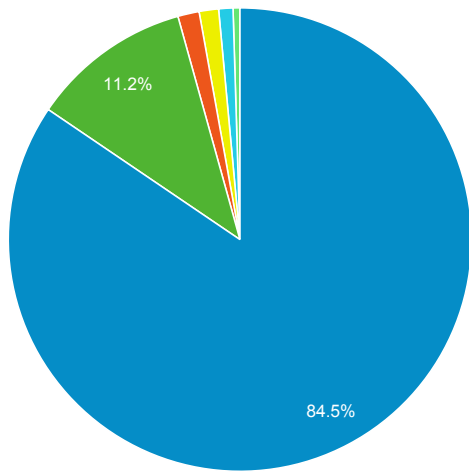

Material Type by Record View

Event Label	Total Events	Sessions
(not set)	67,309	13,039
book	8,921	3,372
film	1,187	370
ebook	1,079	495
musicalsound	793	128
cdbook	226	105
printedmusic	76	48
manuscript	27	22
computerfile	25	15
emo_ebooks_red	11	8

Navigation Button Clicks

Event Label	Total Events	Sessions
Start Over	1,238	891
Regular Display	967	638
Return to Browse	399	142
Next Record	225	80
Another Search	115	38
Previous Record	84	53
MARC Display	64	48
Limit/Sort Search	49	36
Modify Search	38	33
Log off	37	37

External Link Clicks

Event Label	Total Events	Sessions
Find your cluster.	323	249
Prospector Link Click	293	239
MOBIUS Librarieshttps://mobiusconsortium.org/branch-map	156	128
eMO External Link Click	44	43
https://www.surveymonkey.com/r/7FBLJKR	38	37
See display by cluster)	26	25
What is MOBIUS?https://mobiusconsortium.org/general	21	21