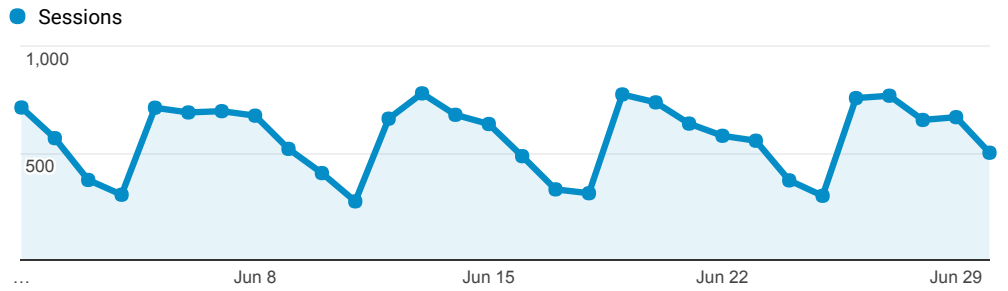

> **Classic - Membership - Monthly Stats**

Jun 1, 2017 - Jun 30, 2017

 **All Users**
 100.00% Sessions

Sessions

Top Referral Traffic

Source	Sessions
searchmobius.org	4,395
encore.coalliance.org	4,029
coolcat.org	3,756
shib-idp.umssystem.edu	1,188
catalog.coolcat.org	1,147
bridges.searchmobius.org	1,108
swan.searchmobius.org	735
kansascity.searchmobius.org	662
tulsalibrary.org	655
archway.searchmobius.org	593

Search Types

Event Label	Total Events	Sessions
Title	2,961	1,332
Keyword	2,211	1,029
Author	1,010	592
Keyword Search	420	173
Government Document Number	235	14
Title Search	205	112
Subject	152	66
Standard Number	117	79
Author Search	74	40
Standard Number Search	71	48

Direct traffic vs Referred by cluster ...

Traffic Type	Sessions
referral	16,571
direct	474

MOBIUS to Prospector Catalog

Event Label	Total Events	Sessions
Prospector Link Click	540	357

Prospector Catalogs to MOBIUS

Navigation Button Clicks

Event Label	Total Events	Sessions
Start Over	1,430	992
Regular Display	1,051	771
Return to Browse	462	169
Next Record	195	72
Previous Record	99	45
MARC Display	84	63
Another Search	53	49
Home	49	44
Limit/Sort Search	45	35
Modify Search	34	23