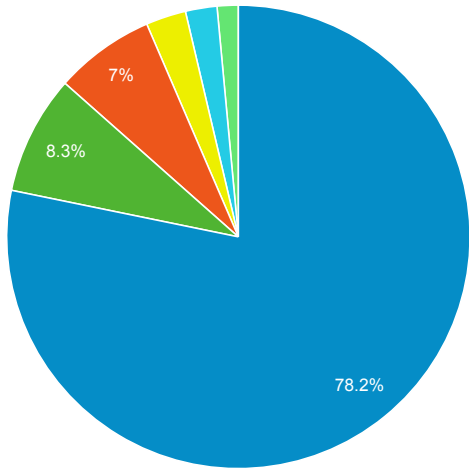

Material Type by Record View

■ book
■ film
■ ebook
■ musicalsound
■ cdbook
■ Other

Material Type by Record View

Event Label	Total Events	Sessions
book	9,701	3,819
film	1,031	392
ebook	867	457
musicalsound	347	130
cdbook	273	133
emo_ebooks_red	73	48
printedmusic	44	15
manuscript	40	31
computerfile	10	8
kit	5	4

Navigation Button Clicks

Event Label	Total Events	Sessions
Start Over	1,430	992
Regular Display	1,051	771
Return to Browse	462	169
Next Record	195	72
Previous Record	99	45
MARC Display	84	63
Another Search	53	49
Home	49	44
Limit/Sort Search	45	35
Modify Search	34	23